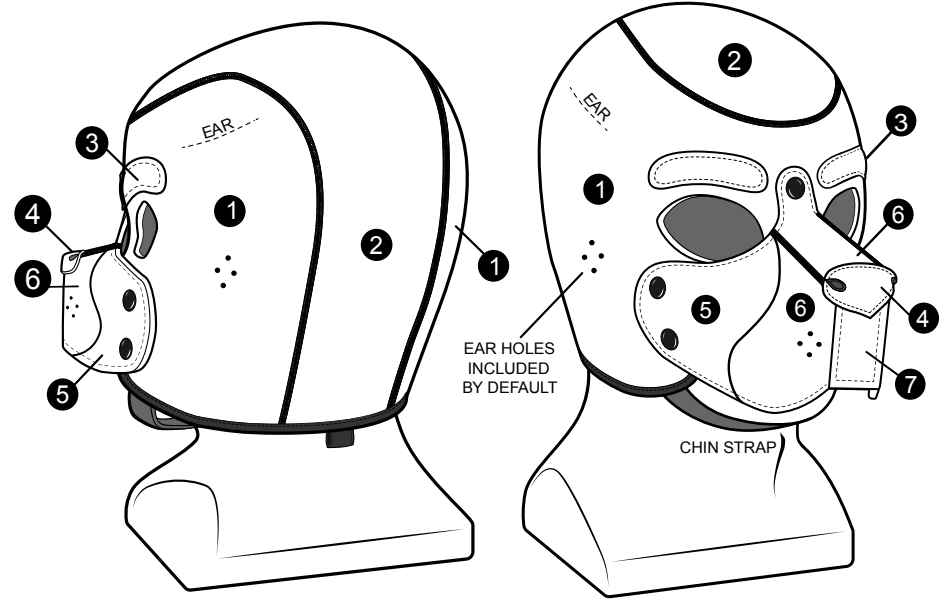

7. Muzzle Front _____

8. Ear Details
A. Inner Ear _____

B. Inner Inner Ear _____

C. Outer Ear _____

9. Muzzle Details
A. Jowl _____

*** When selecting colours for sections 1 and 2, if either section is Shiny Black, then both MUST be Shiny Black.**

8 EAR DETAIL
Choose ONE.

Standard Ear

Floppy Ear

Pointed Ear

9 MUZZLE DETAILS

ADD A JOWL? Yes (+£10)

EYELETS? Yes (+£10)

10 EYEBROW DETAIL
Choose ONE.